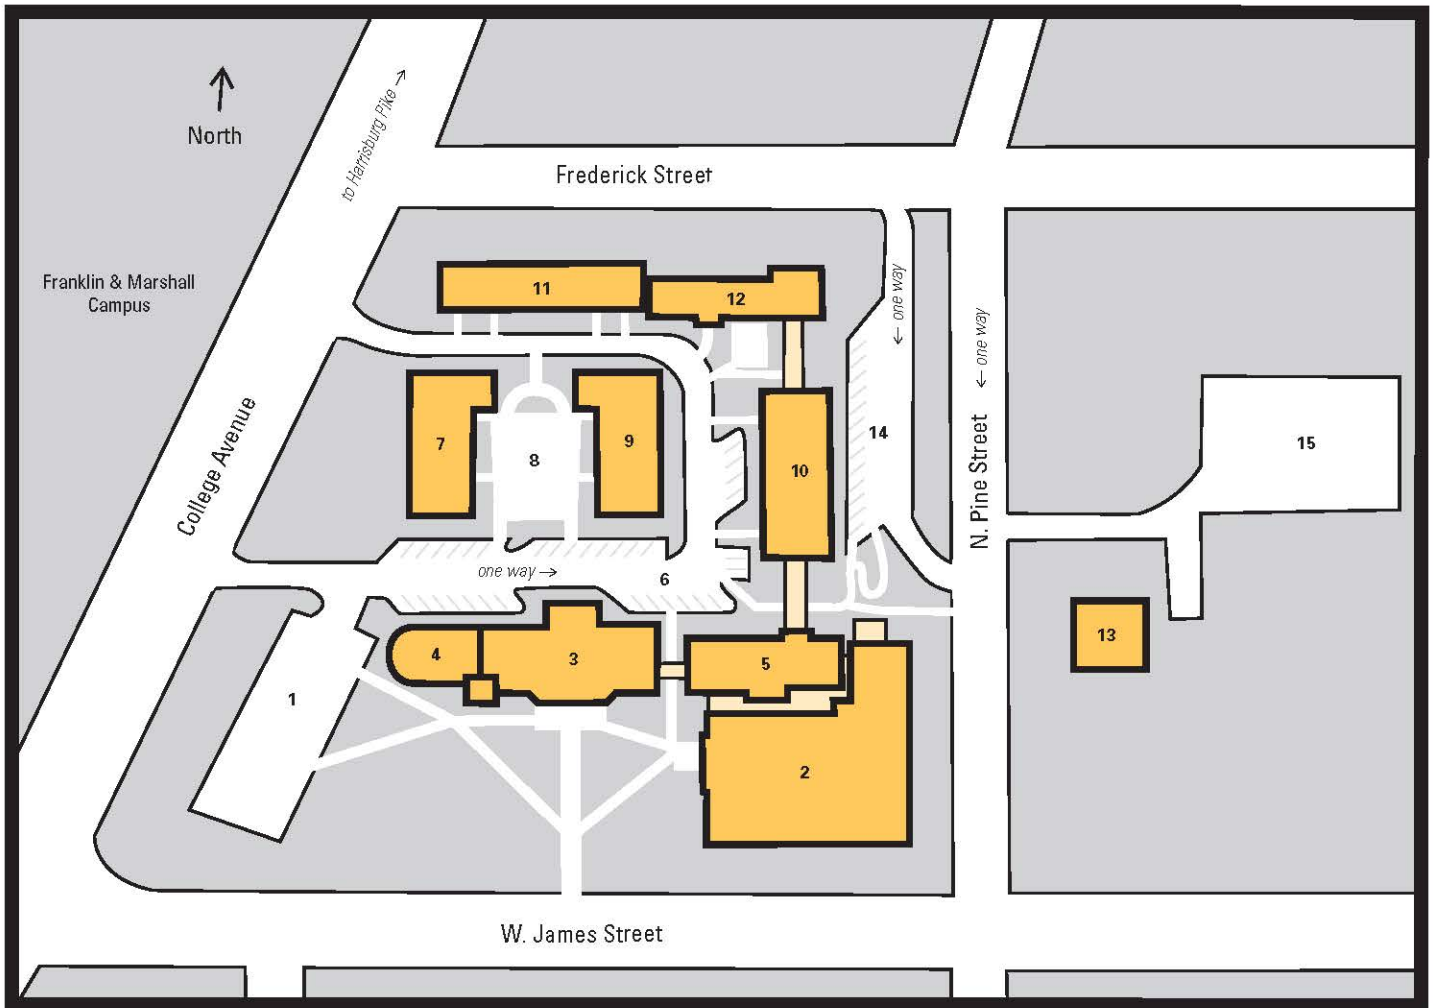

Lancaster Theological Seminary

Campus Legend

- | | |
|---|--|
| <ol style="list-style-type: none"> 1. Faculty, staff, and visitor parking 2. Philip Schaff Library <ul style="list-style-type: none"> • Alumni/ae Office • Advancement Office • Business Office • Evangelical and Reformed Historical Society • Hafer Center • Information Services 3. Lark Building <ul style="list-style-type: none"> • Admissions Office • Classrooms • Dean's Office • Faculty Offices • Government Loan Office • President's Office 4. Santee Chapel 5. Campus Center <ul style="list-style-type: none"> • Glatfelter Room • Mayer Commons | <ol style="list-style-type: none"> 6. Resident Parking 7. Nevin Hall <ul style="list-style-type: none"> • 1 Bedroom Apartments 8. Anne Brossman Sweigart Courtyard 9. Harner Hall <ul style="list-style-type: none"> • 1 Bedroom Apartments 10. Richards Hall <ul style="list-style-type: none"> • Commuter Rooms • Office of Continuing Education • Leadership Now Office • Bricker Room 11. Bowman Hall <ul style="list-style-type: none"> • 2 Bedroom Apartments 12. Dietz Refectory <ul style="list-style-type: none"> • Dining Hall 13. President's House 14. Richards Hall Parking 15. Pine Street Commuter Parking Lot |
|---|--|